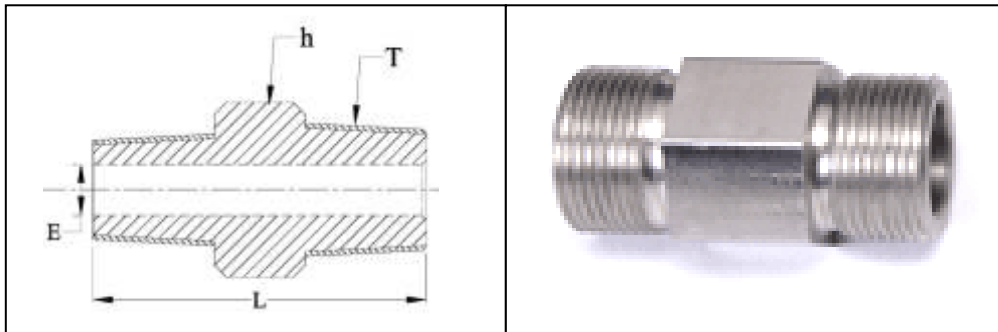

HEX MALE ADAPTER

Pipe Size	Dimensions		
P-PT, NPT	A	E	F
1/8	100	5.7	10.5
1/4	100	7.8	13.8
3/8	100	10.9	17.3
1/2	100	14.3	21.7
3/4	100	19.4	27.2
1	100	25.0	34.0