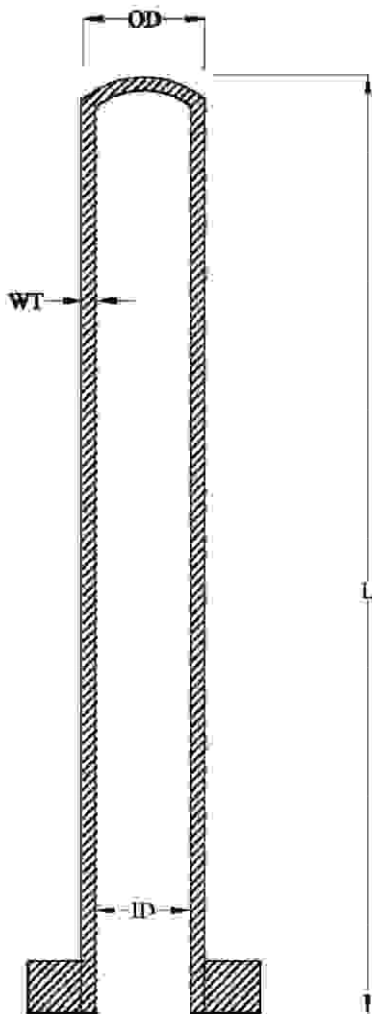

COLLAR TUBE

OD X ID (mm)	Length (mm)
6 X 4	350 to 2300
8 X 5	350 to 2300
10 X 6	350 to 2300
12 X 8	350 to 2300
15 X 6	350 to 2300
15 X 10	350 to 2300
20 X 10	350 to 2300
20 X 15	350 to 2300
24 X 12	350 to 2300
24 X 18	350 to 2300
30 x 18	
28 x 16	
45 x 25	