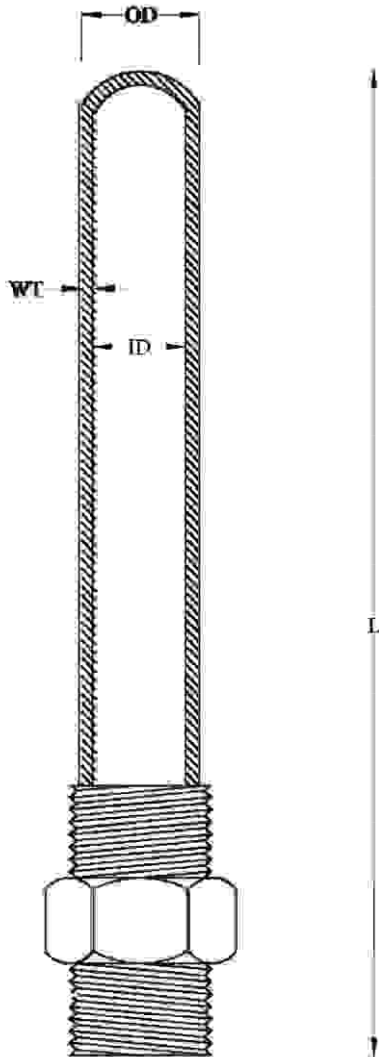

PROTECTING TUBE MOUNTING NIPPLE

OD X ID (mm)	Length (mm)
6 X 4	350 to 2300
8 X 5	350 to 2300
10 X 6	350 to 2300
12 X 8	350 to 2300
15 X 6	350 to 2300
15 X 10	350 to 2300
20 X 10	350 to 2300
20 X 15	350 to 2300
24 X 12	350 to 2300
24 X 18	350 to 2300