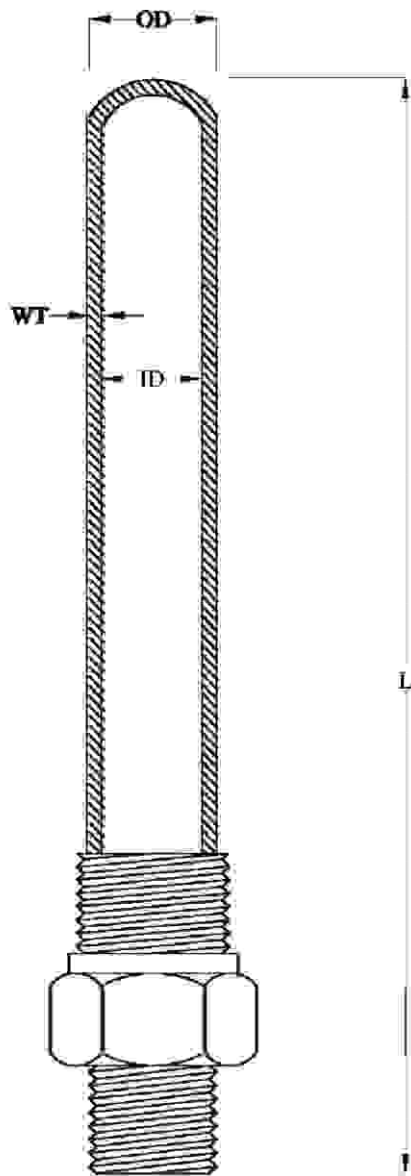

PROTECTING TUBE MOUNTING FITTING

OD X ID (mm)	Length (mm)
6 X 4	350 to 2300
8 X 5	350 to 2300
10 X 6	350 to 2300
12 X 8	350 to 2300
15 X 6	350 to 2300
15 X 10	350 to 2300
20 X 10	350 to 2300
20 X 15	350 to 2300
24 X 12	350 to 2300
24 X 18	350 to 2300