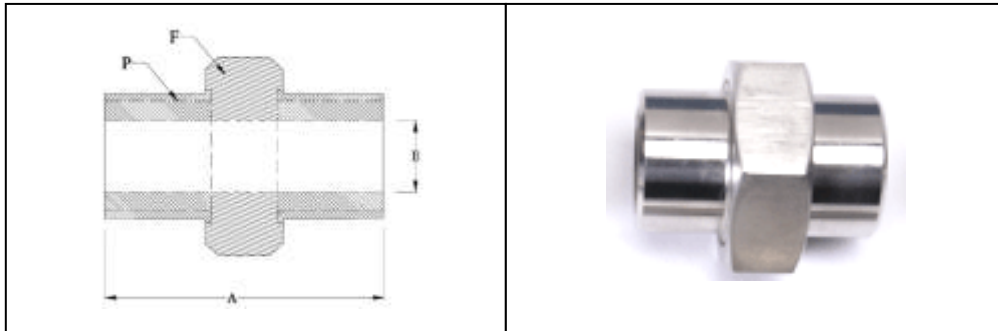

THREE PIECE UNION

Pipe Size			Dimensions		
NOM SIZE	P-PT, NPT	P ₁ -SW	A	E	F
1/2	1/2	22.2	35	14	32
3/4	3/4	27.7	46	19	38
1	1	34.5	46	25	48