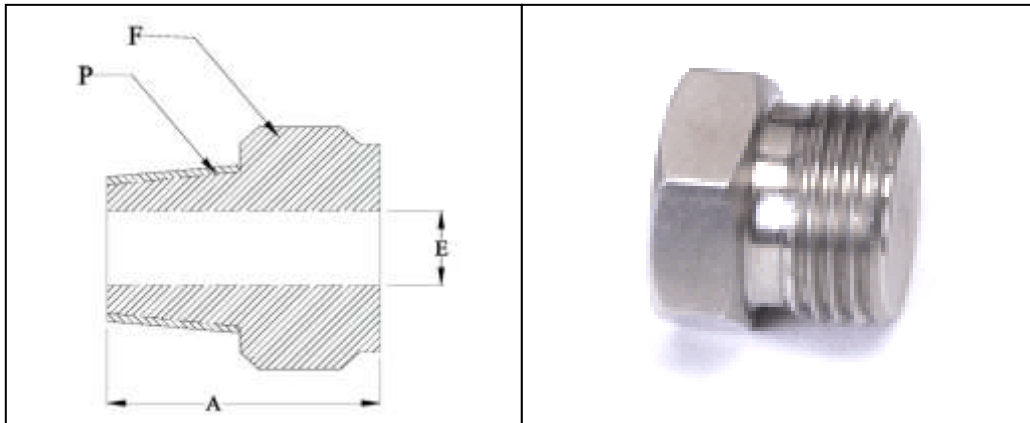

PIPE PLUG

Pipe Size	Dimensions	
	A	F
P-PT, NPT		
1/8	18	7/16
1/4	20	9/16
3/8	24	11/16
1/2	30	7/8
3/4	32	1-1/16
1	38	1-3/8