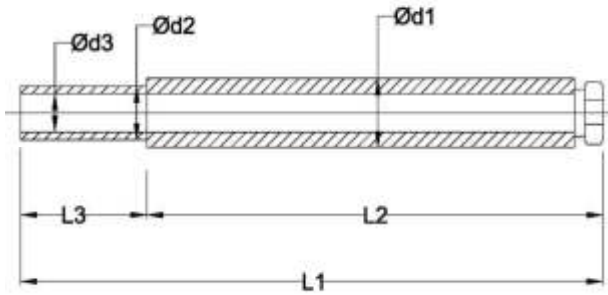

CONNECTOR SEAL POTS

L1	L2	L3	d1	d2	d3
50	40	10	6	4.6	3.5
50	40	10	10	5	3.5
50	40	10	6	4.5	3.5

Note : Seal Pots as per customer requirements are also available.