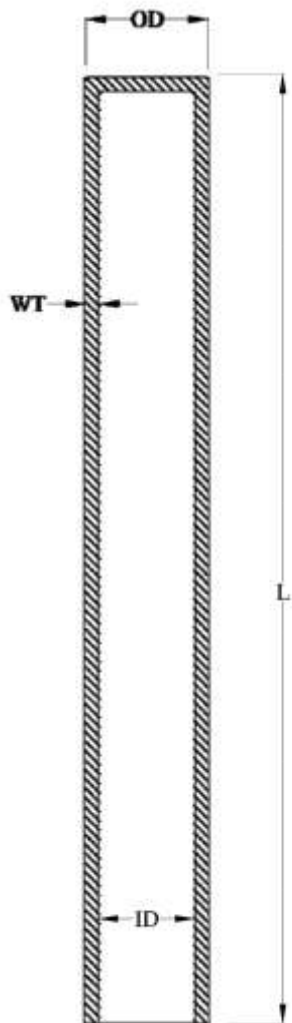

CARBIDE PROTECTING TUBE PLAIN END

OD X ID (mm)	Length (mm)
6 X 4	350 to 2300
8 X 5	350 to 2300
10 X 6	350 to 2300
12 X 8	350 to 2300
15 X 6	350 to 2300
15 X 10	350 to 2300
20 X 10	350 to 2300
20 X 15	350 to 2300
24 X 12	350 to 2300
24 X 18	350 to 2300
30 x 18	
28 x 16	
45 x 25	